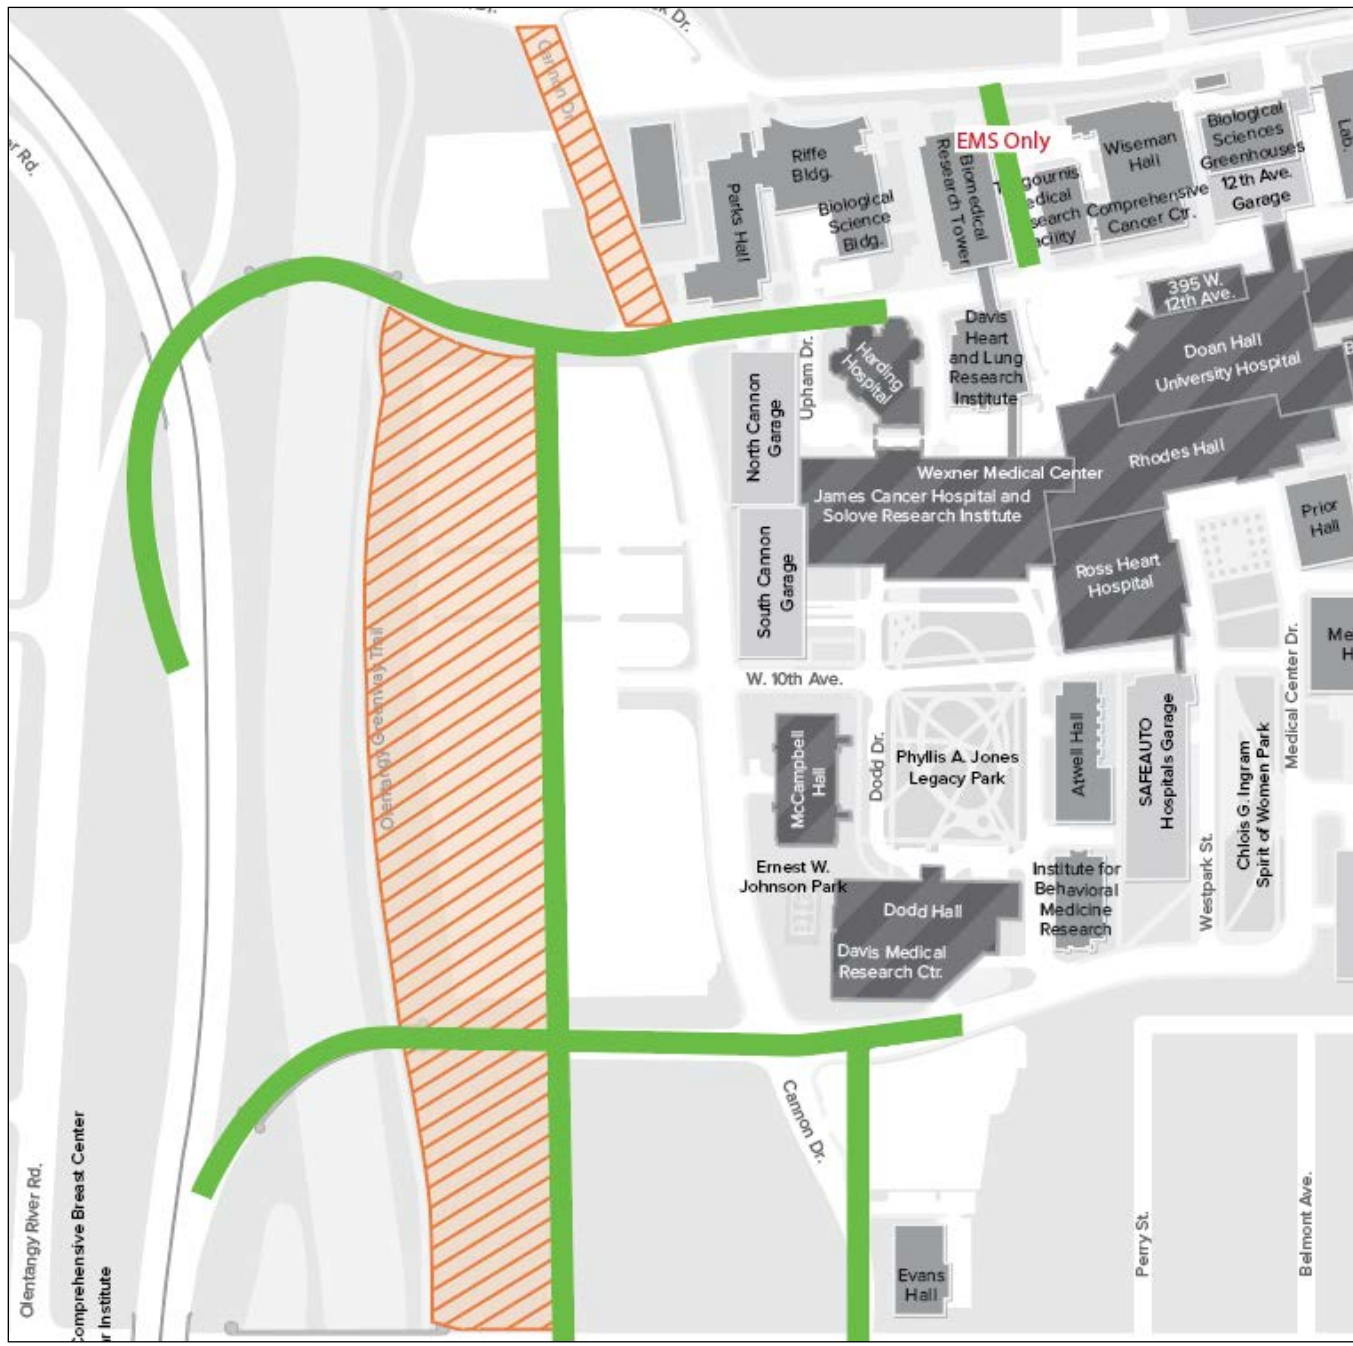

cannon drive

Current as of Jun 11, 2018. All dates are approximate. Subject to change.

Wexner Medical Center information available at wexnermedical.osu.edu.

Parking information available at campusparc.com.

Campus bus information available at ttm.osu.edu.

GO43210.osu.edu

Thanksgiving - Aug 2019