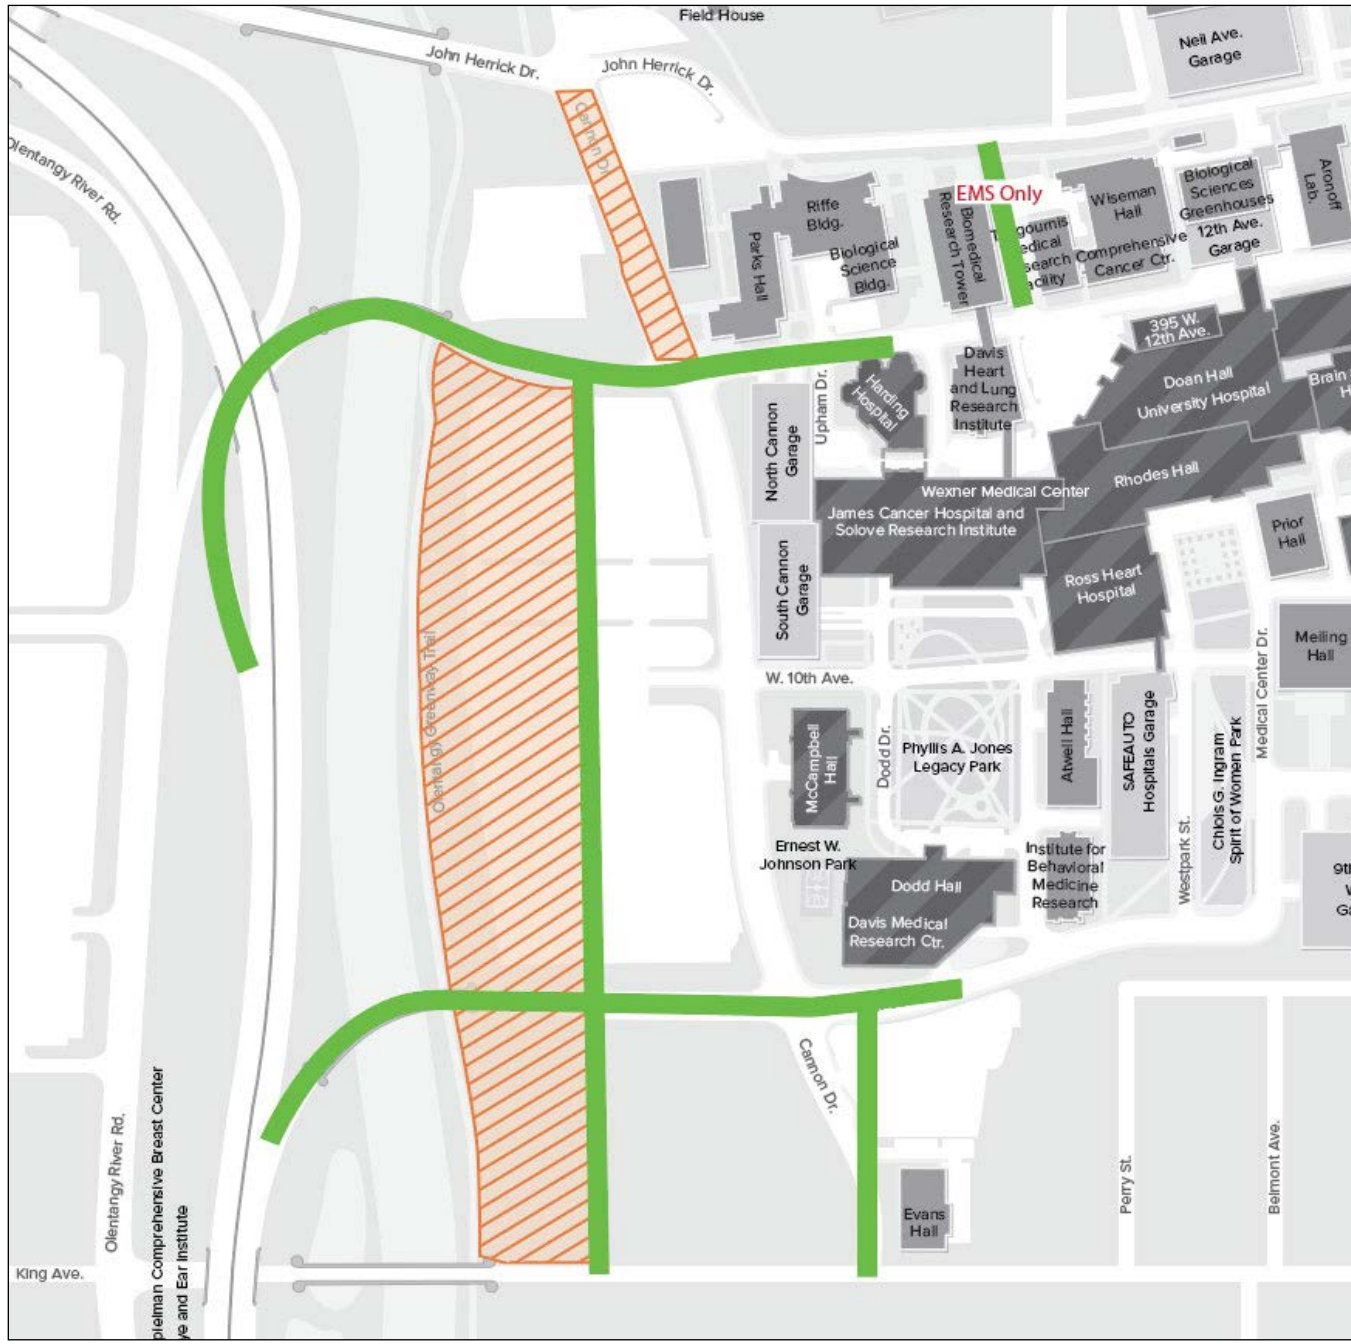

Campus bus information available at ttm.osu.edu.

GO43210.osu.edu

Jun 11, 2018 - Mid Aug 2018

cannon drive

Current as of Aug 13, 2018. All dates are approximate. Subject to change.

Wexner Medical Center information available at wexnermedical.osu.edu.

Parking information available at campusparc.com.

Campus bus information available at ttm.osu.edu.

GO43210.osu.edu

Mid Aug 2018 - Thanksgiving

cannon drive

Current as of Aug 13, 2018. All dates are approximate. Subject to change.

cannon drive

Current as of Aug 13, 2018. All dates are approximate. Subject to change.

Wexner Medical Center information available at wexnermedical.osu.edu.

Parking information available at campusparc.com.