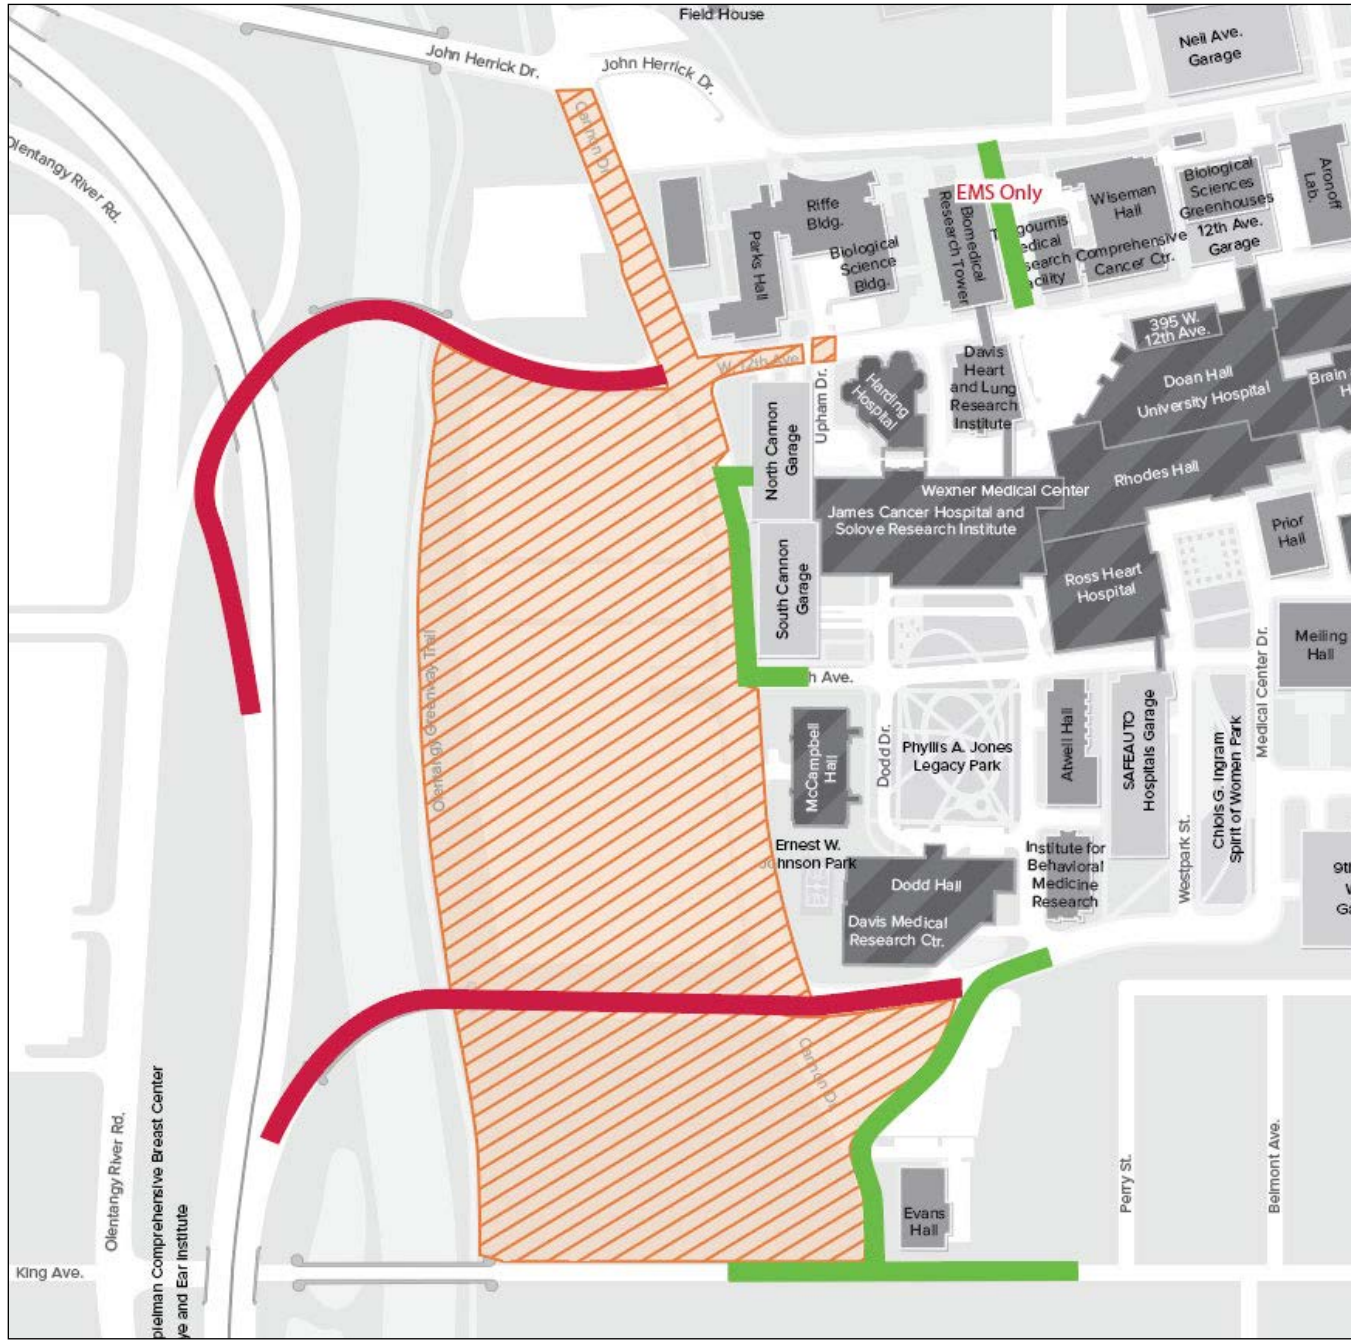

cannon drive

Current as of Aug 13, 2018. All dates are approximate. Subject to change.

Wexner Medical Center information available at wexnermedical.osu.edu.

Parking information available at campusparc.com.

Campus bus information available at ttm.osu.edu.

GO43210.osu.edu

Jun 11, 2018 - Mid Aug 2018

cannon drive

Current as of Aug 13, 2018. All dates are approximate. Subject to change.

Wexner Medical Center information available at wexnermedical.osu.edu.

Parking information available at campusparc.com.

Campus bus information available at ttm.osu.edu.

GO43210.osu.edu

Mid Aug 2018 - Thanksgiving

cannon drive

Current as of Aug 13, 2018. All dates are approximate. Subject to change.