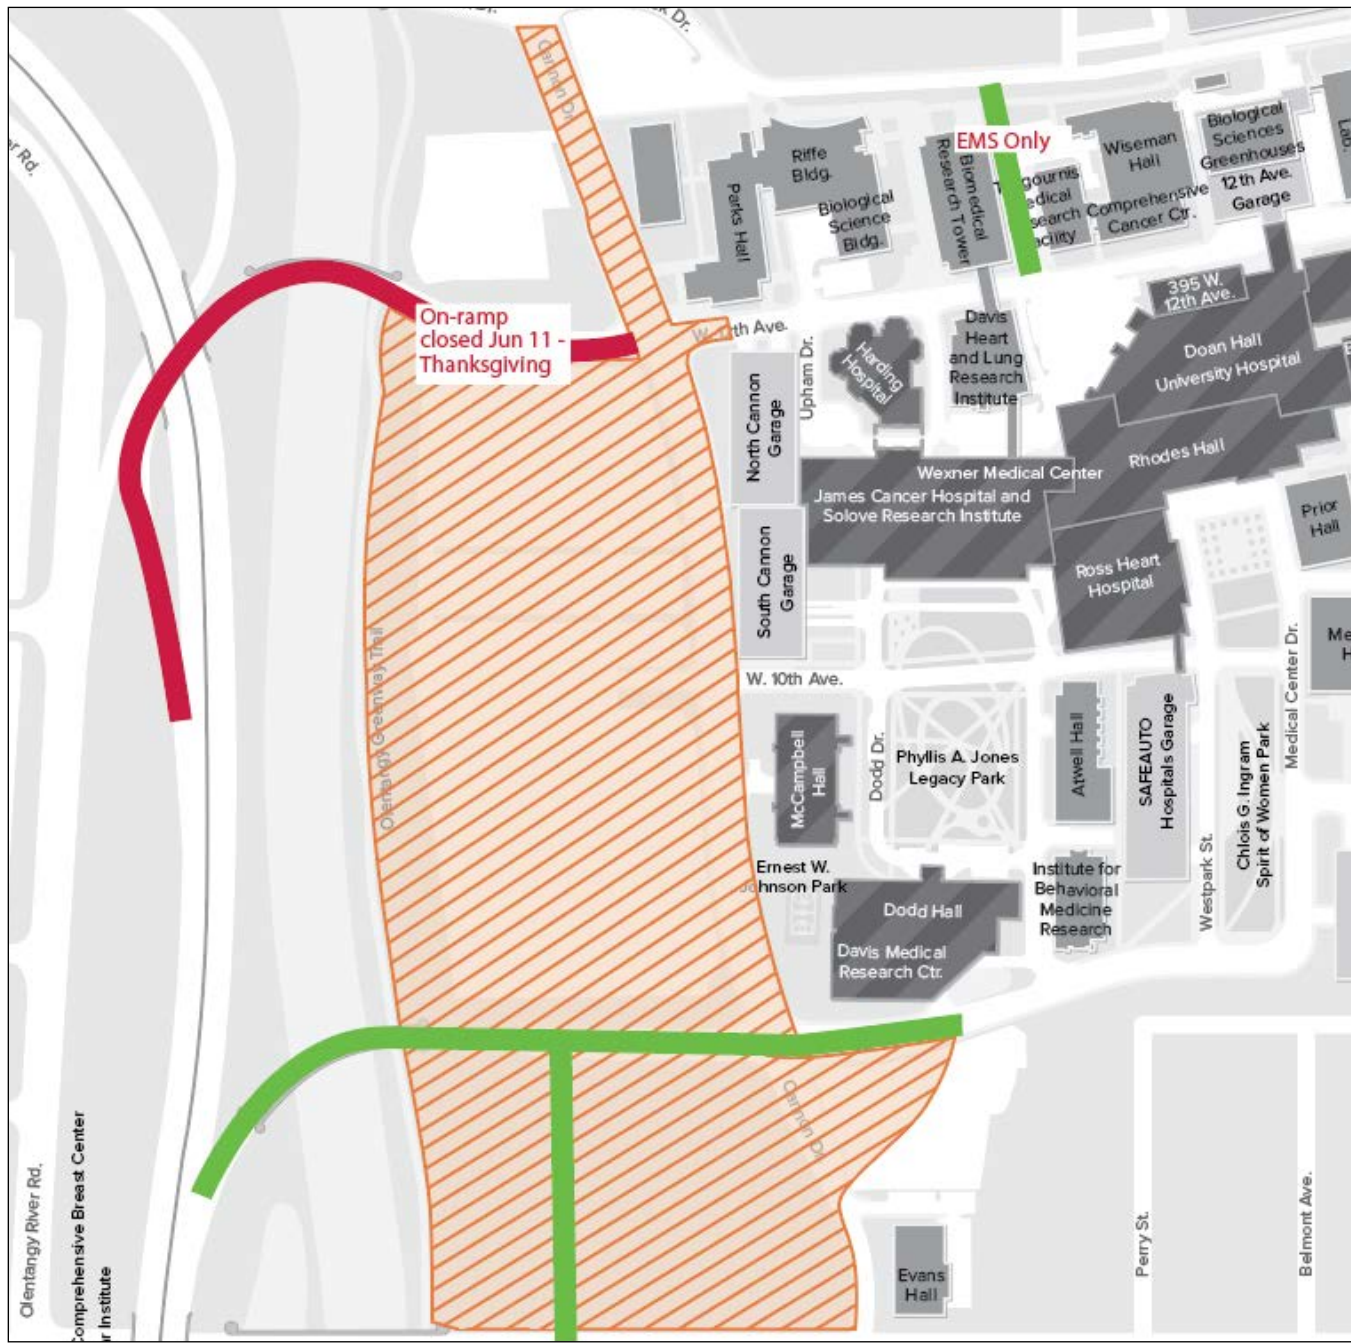

cannon drive

Current as of Jun 11, 2018. All dates are approximate. Subject to change.

Wexner Medical Center information available at wexnermedical.osu.edu.

Parking information available at campusparc.com.

Campus bus information available at ttm.osu.edu.

GO43210.osu.edu

Jun 11, 2018 - Early Aug 2018

cannon drive

Current as of Jun 11, 2018. All dates are approximate. Subject to change.

Wexner Medical Center information available at wexnermedical.osu.edu.

Parking information available at campusparc.com.

Campus bus information available at ttm.osu.edu.

GO43210.osu.edu

Early Aug 2018 - Thanksgiving

cannon drive

Current as of Jun 11, 2018. All dates are approximate. Subject to change.