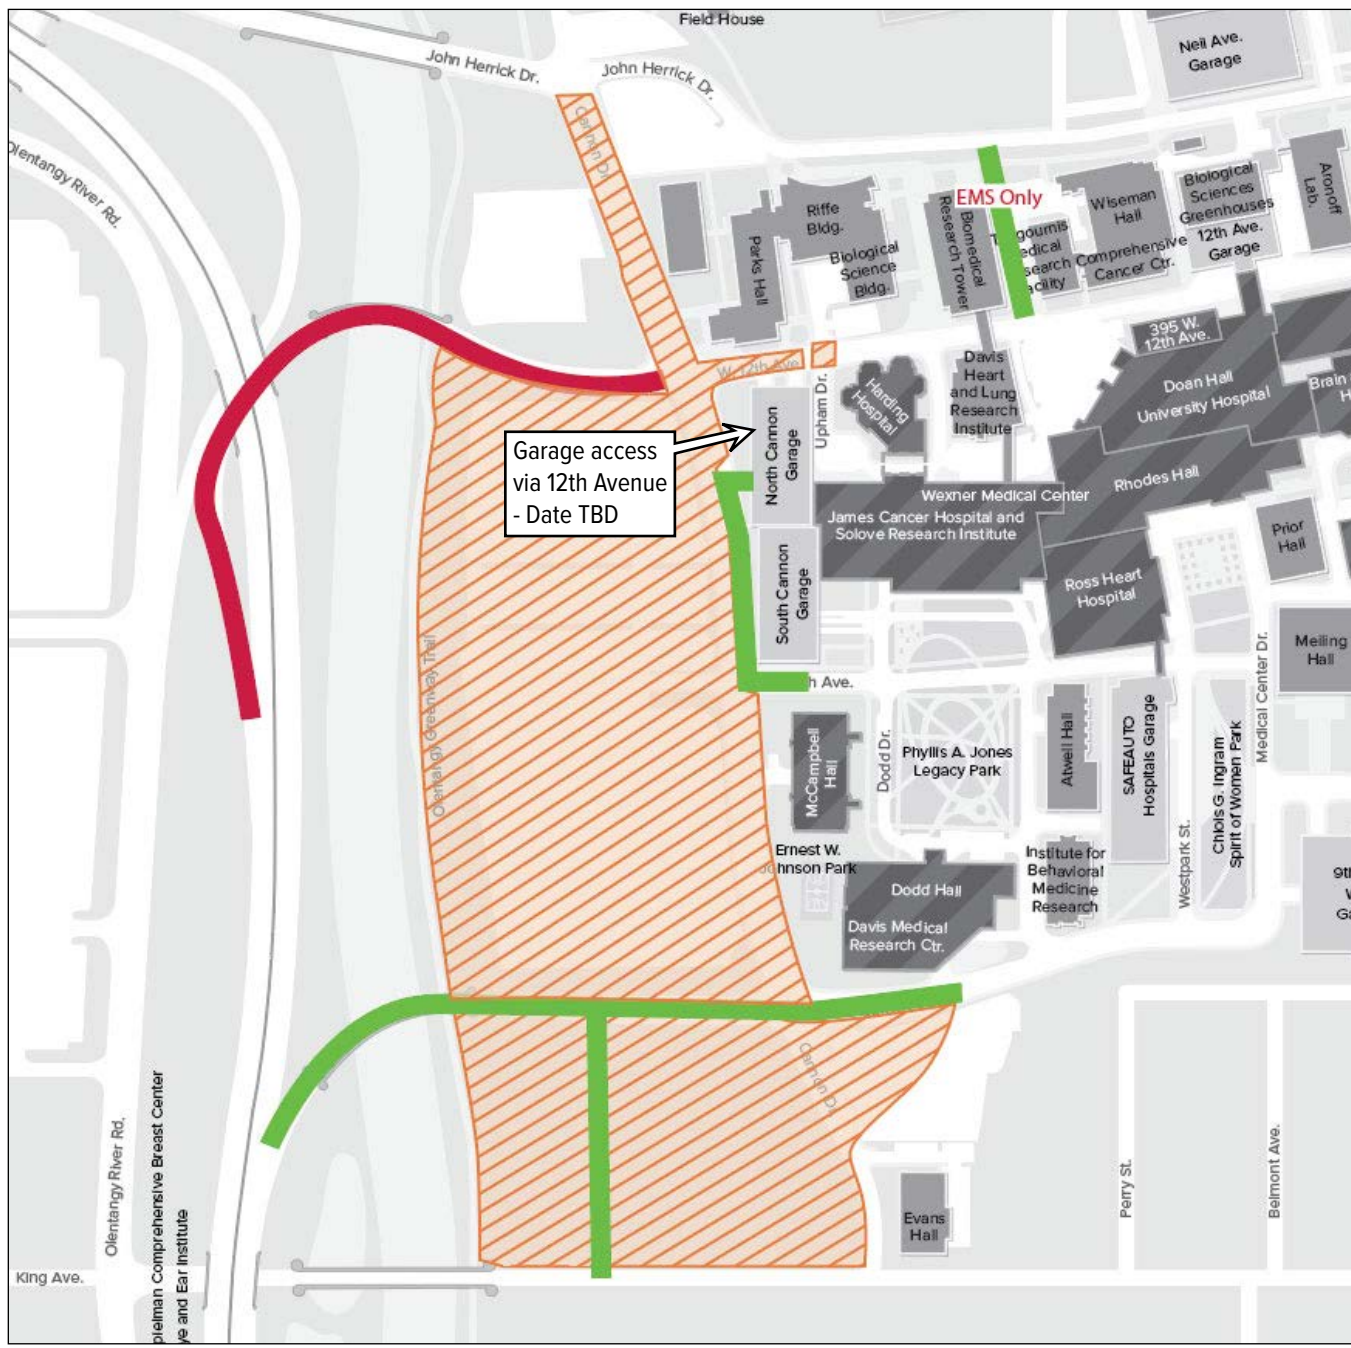

cannon drive

Current as of Aug 13, 2018. All dates are approximate. Subject to change.

Wexner Medical Center information available at wexnermedical.osu.edu.

Parking information available at campusparc.com.

Campus bus information available at ttm.osu.edu.

GO43210.osu.edu

Jun 11, 2018 - Mid Aug 2018

cannon drive

Current as of Aug 13, 2018. All dates are approximate. Subject to change.

Wexner Medical Center information available at wexnermedical.osu.edu.

Parking information available at campusparc.com.

Campus bus information available at ttm.osu.edu.

GO43210.osu.edu

Mid Aug 2018 - Thanksgiving

cannon drive

Current as of Aug 13, 2018. All dates are approximate. Subject to change.