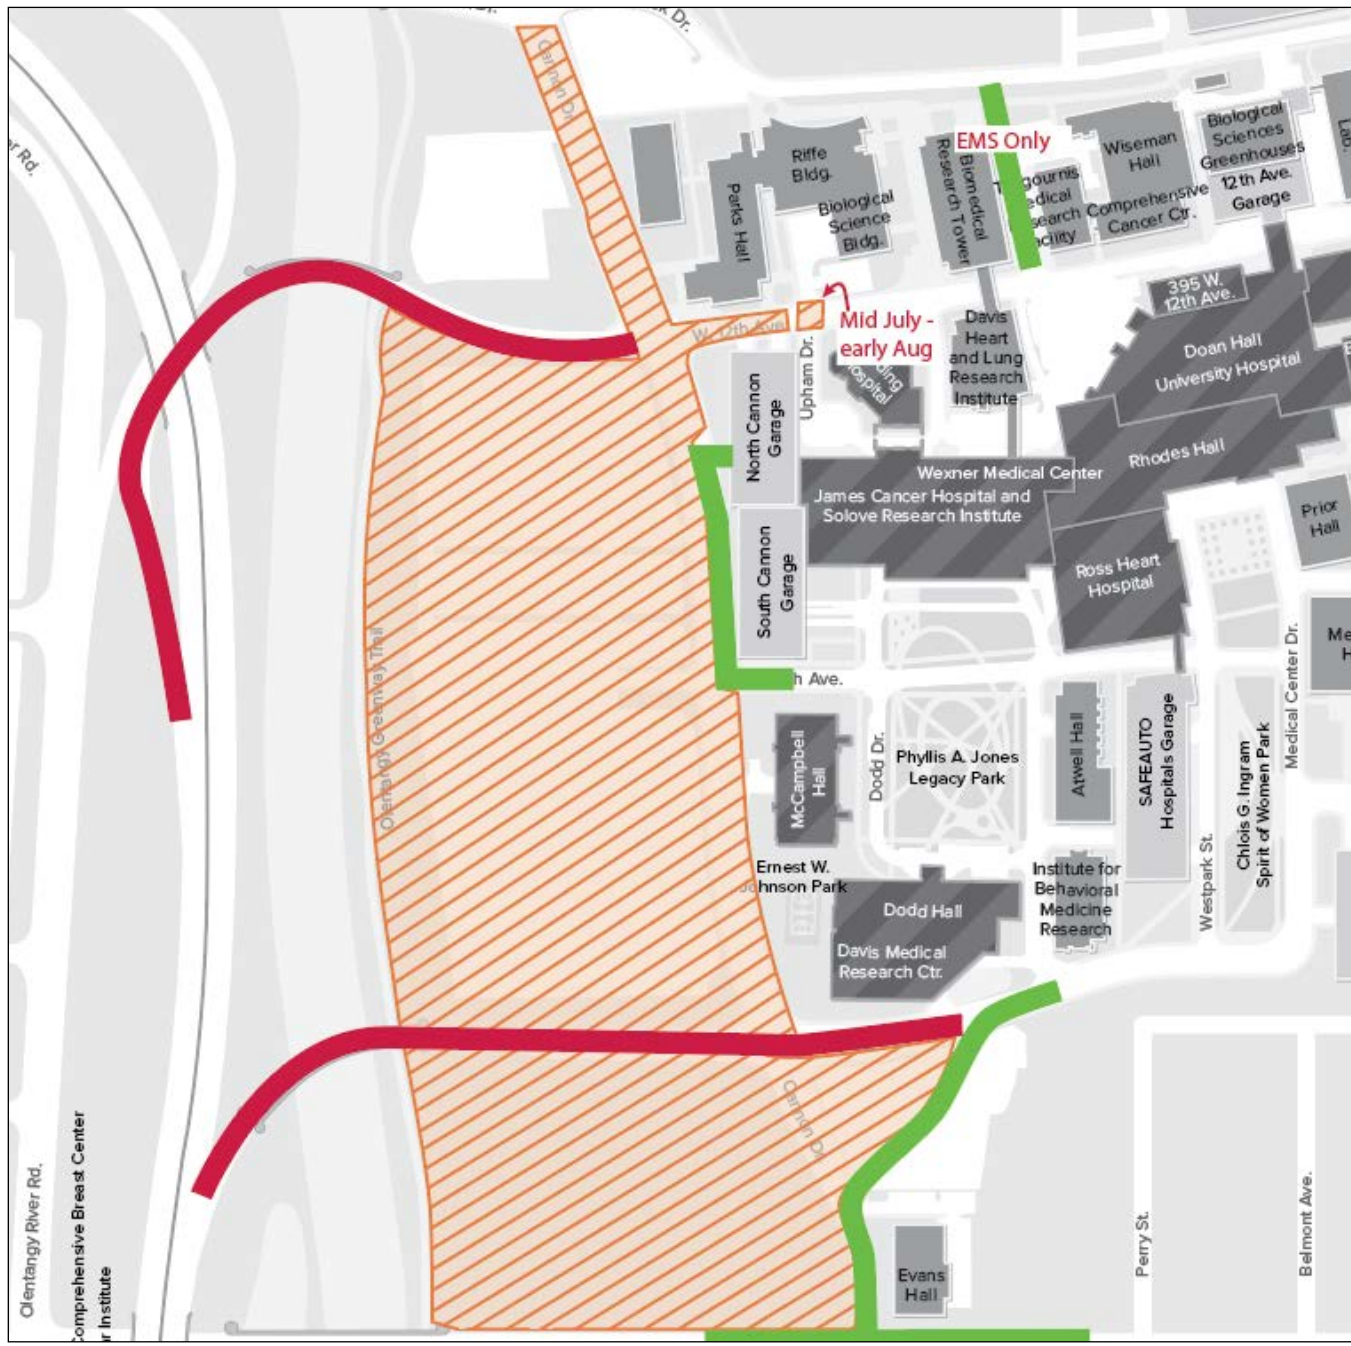

cannon drive

Current as of Jun 11, 2018. All dates are approximate. Subject to change.

Wexner Medical Center information available at wexnermedical.osu.edu.

Parking information available at campusparc.com.

Campus bus information available at ttm.osu.edu.

GO43210.osu.edu

Jun 11, 2018 - Early Aug 2018

cannon drive

Current as of Jun 11, 2018. All dates are approximate. Subject to change.

Wexner Medical Center information available at wexnermedical.osu.edu.

Parking information available at campusparc.com.

Campus bus information available at ttm.osu.edu.

GO43210.osu.edu

Early Aug 2018 - Thanksgiving

cannon drive

Current as of Jun 11, 2018. All dates are approximate. Subject to change.