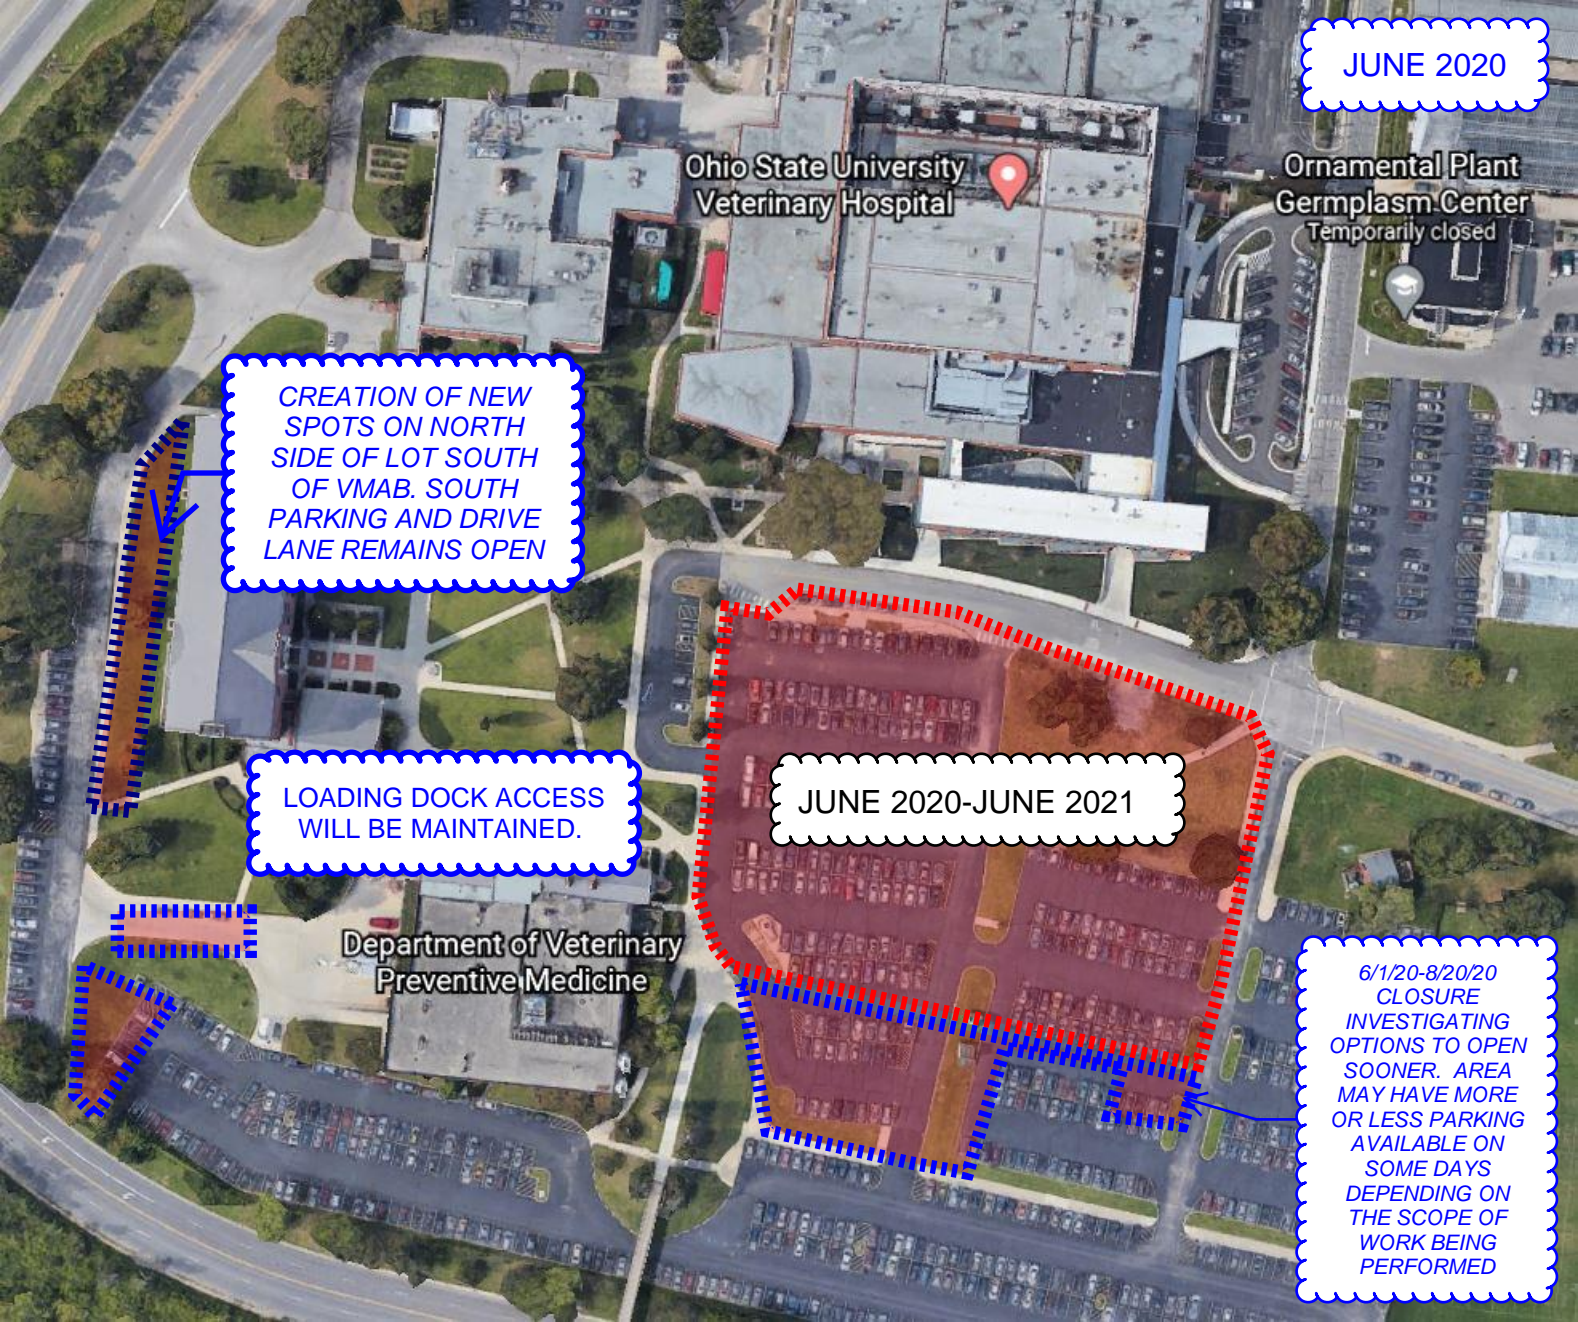

JUNE 2020

Ohio State University
Veterinary Hospital

Ornamental Plant
Germplasm Center
Temporarily closed

CREATION OF NEW
SPOTS ON NORTH
SIDE OF LOT SOUTH
OF VMAB. SOUTH
PARKING AND DRIVE
LANE REMAINS OPEN

LOADING DOCK ACCESS
WILL BE MAINTAINED.

JUNE 2020-JUNE 2021

Department of Veterinary
Preventive Medicine

6/1/20-8/20/20
CLOSURE
INVESTIGATING
OPTIONS TO OPEN
SOONER. AREA
MAY HAVE MORE
OR LESS PARKING
AVAILABLE ON
SOME DAYS
DEPENDING ON
THE SCOPE OF
WORK BEING
PERFORMED

JULY 2020

A COUPLE SPACE
CLOSURE

University
Veterinary Hospital

Ornamental Plant
Germplasm Center
Temporarily closed

SOUTH SPACES
CLOSED BUT NEW
SPACES WILL BE
AVAILABLE ON THE
NORTH SIDE OF THE
CURRENT LOT SOUTH
OF VMAB

LOADING DOCK
ACCESS WILL BE
MAINTAINED

JUNE 2020-JUNE 2021

Department of Veterinary
Preventive Medicine

6/1/20-8/20/20
CLOSURE
INVESTIGATING
OPTIONS TO OPEN
SOONER. AREA
MAY HAVE MORE
OR LESS PARKING
AVAILABLE ON
SOME DAYS
DEPENDING ON
THE SCOPE OF
WORK BEING
PERFORMED