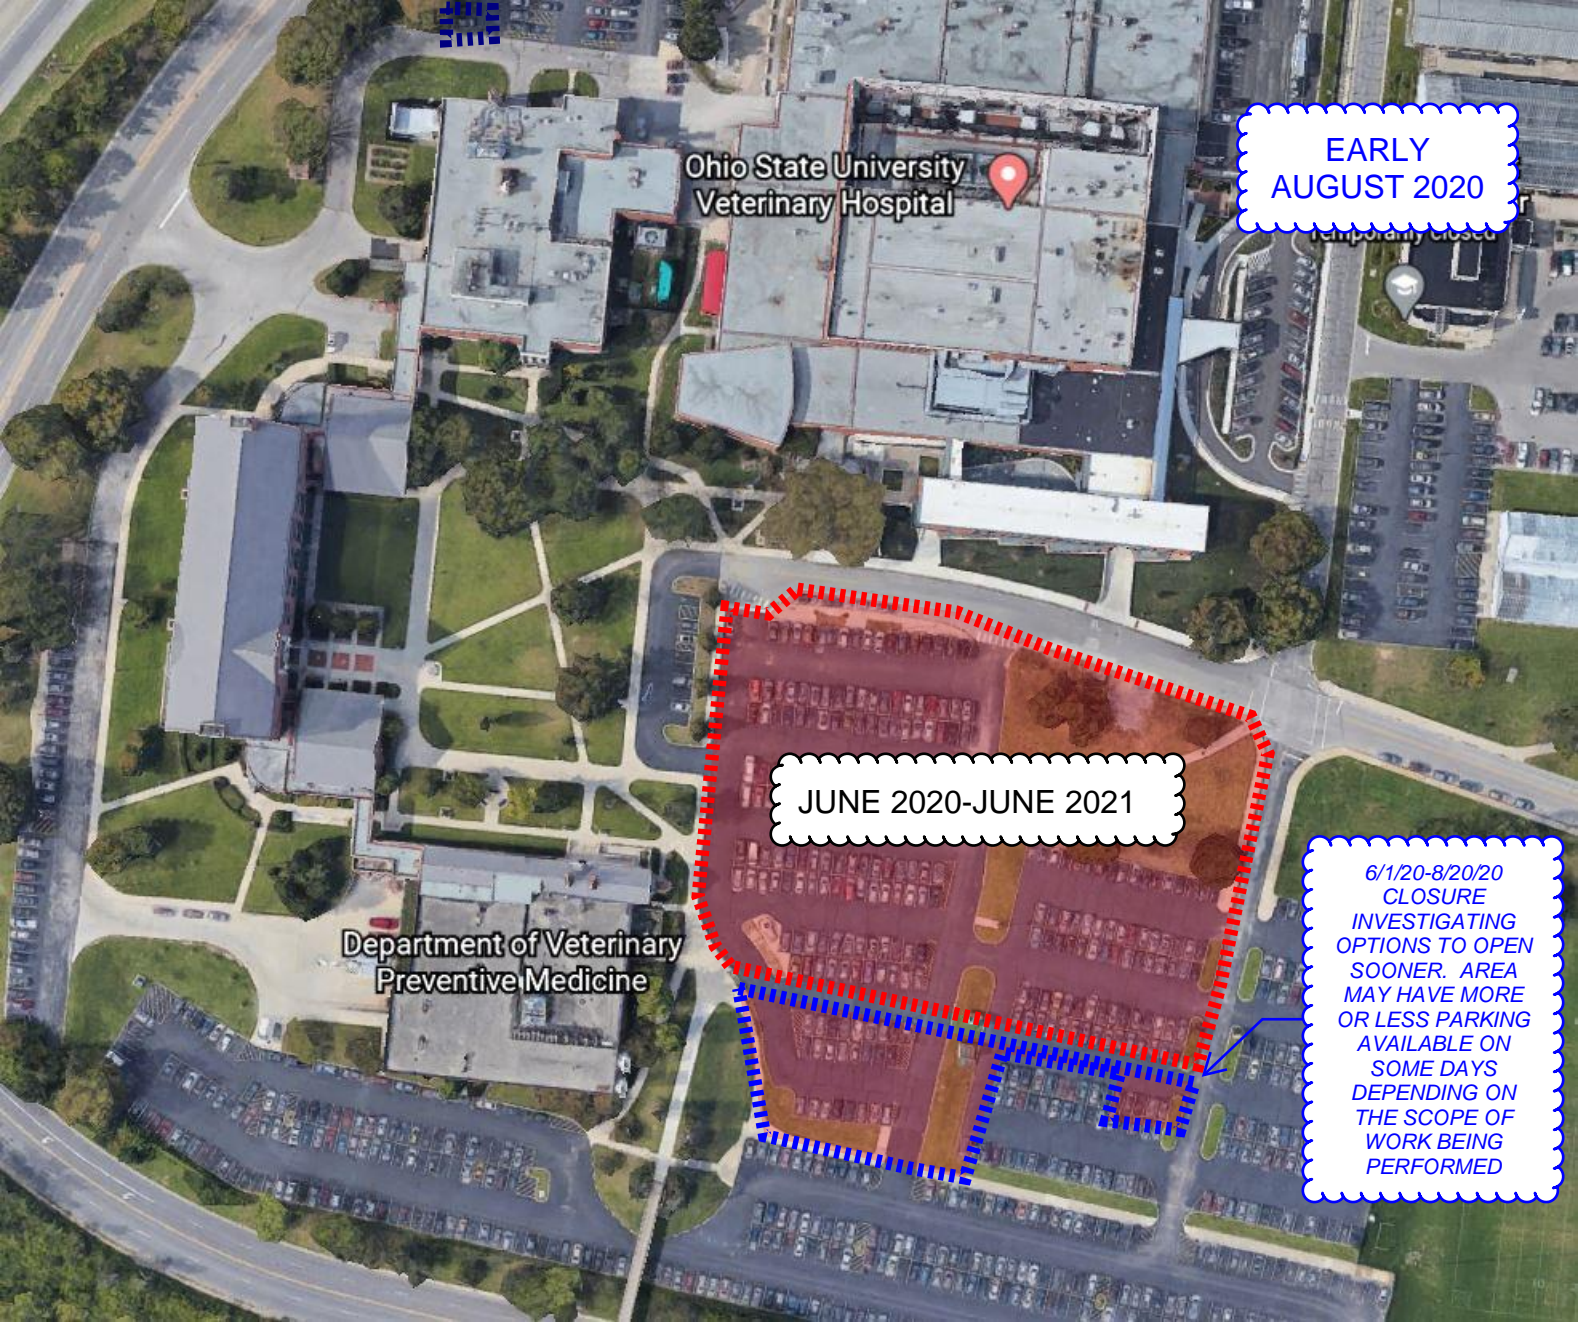

LOADING DOCK ACCESS
WILL BE MAINTAINED.

JUNE 2020-JUNE 2021

Department of Veterinary
Preventive Medicine

6/1/20-8/20/20
CLOSURE
INVESTIGATING
OPTIONS TO OPEN
SOONER. AREA
MAY HAVE MORE
OR LESS PARKING
AVAILABLE ON
SOME DAYS
DEPENDING ON
THE SCOPE OF
WORK BEING
PERFORMED

JULY 2020

A COUPLE SPACE
CLOSURE

University
Veterinary Hospital

Ornamental Plant
Germplasm Center
Temporarily closed

SOUTH SPACES
CLOSED BUT NEW
SPACES WILL BE
AVAILABLE ON THE
NORTH SIDE OF THE
CURRENT LOT SOUTH
OF VMAB

LOADING DOCK
ACCESS WILL BE
MAINTAINED

JUNE 2020-JUNE 2021

Department of Veterinary
Preventive Medicine

6/1/20-8/20/20
CLOSURE
INVESTIGATING
OPTIONS TO OPEN
SOONER. AREA
MAY HAVE MORE
OR LESS PARKING
AVAILABLE ON
SOME DAYS
DEPENDING ON
THE SCOPE OF
WORK BEING
PERFORMED

Ohio State University
Veterinary Hospital

EARLY
AUGUST 2020

JUNE 2020-JUNE 2021

Department of Veterinary
Preventive Medicine

6/1/20-8/20/20
CLOSURE
INVESTIGATING
OPTIONS TO OPEN
SOONER. AREA
MAY HAVE MORE
OR LESS PARKING
AVAILABLE ON
SOME DAYS
DEPENDING ON
THE SCOPE OF
WORK BEING
PERFORMED