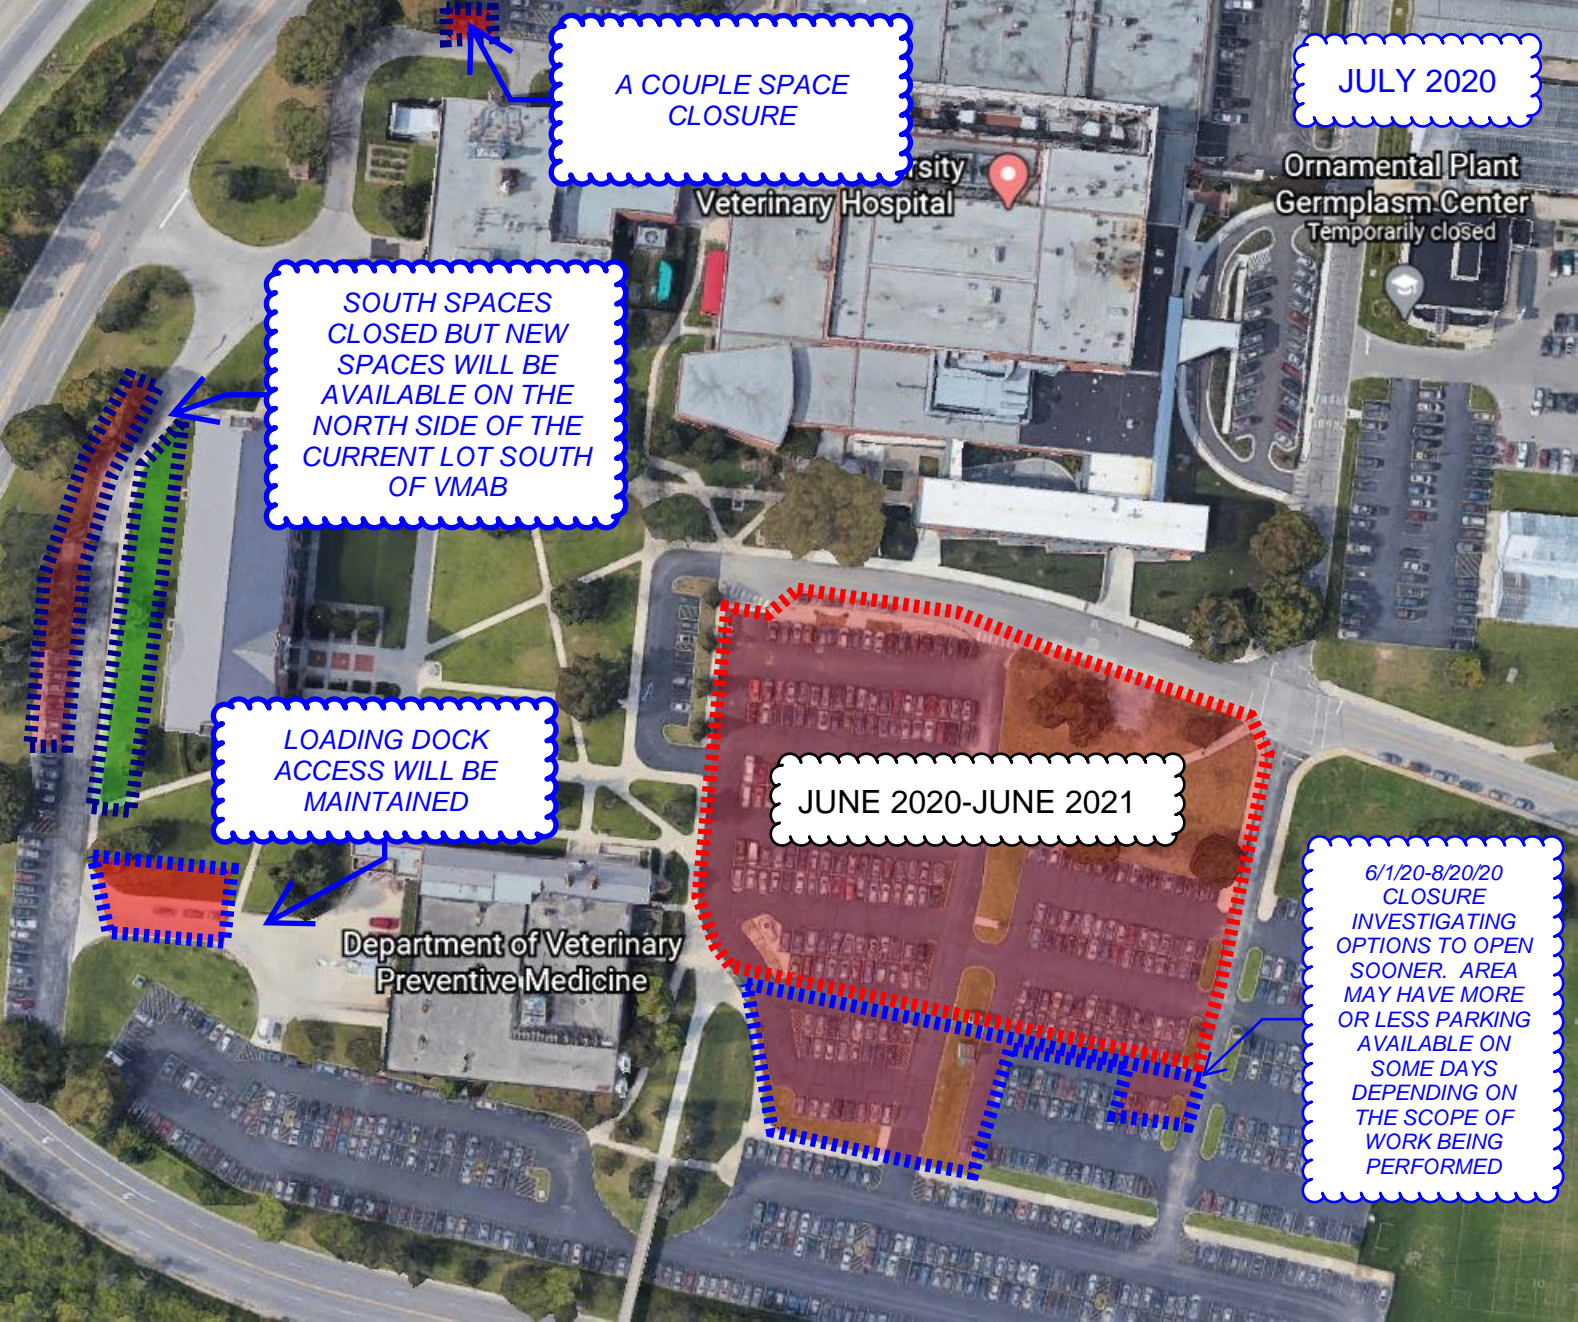

JUNE 2020

Ohio State University
Veterinary Hospital

Ornamental Plant
Germplasm Center
Temporarily closed

CREATION OF NEW
SPOTS ON NORTH
SIDE OF LOT SOUTH
OF VMAB. SOUTH
PARKING AND DRIVE
LANE REMAINS OPEN

LOADING DOCK ACCESS
WILL BE MAINTAINED.

JUNE 2020-JUNE 2021

Department of Veterinary
Preventive Medicine

6/1/20-8/20/20
CLOSURE
INVESTIGATING
OPTIONS TO OPEN
SOONER. AREA
MAY HAVE MORE
OR LESS PARKING
AVAILABLE ON
SOME DAYS
DEPENDING ON
THE SCOPE OF
WORK BEING
PERFORMED

JULY 2020

A COUPLE SPACE
CLOSURE

University
Veterinary Hospital

Ornamental Plant
Germplasm Center
Temporarily closed

SOUTH SPACES
CLOSED BUT NEW
SPACES WILL BE
AVAILABLE ON THE
NORTH SIDE OF THE
CURRENT LOT SOUTH
OF VMAB

LOADING DOCK
ACCESS WILL BE
MAINTAINED

JUNE 2020-JUNE 2021

Department of Veterinary
Preventive Medicine

6/1/20-8/20/20
CLOSURE
INVESTIGATING
OPTIONS TO OPEN
SOONER. AREA
MAY HAVE MORE
OR LESS PARKING
AVAILABLE ON
SOME DAYS
DEPENDING ON
THE SCOPE OF
WORK BEING
PERFORMED