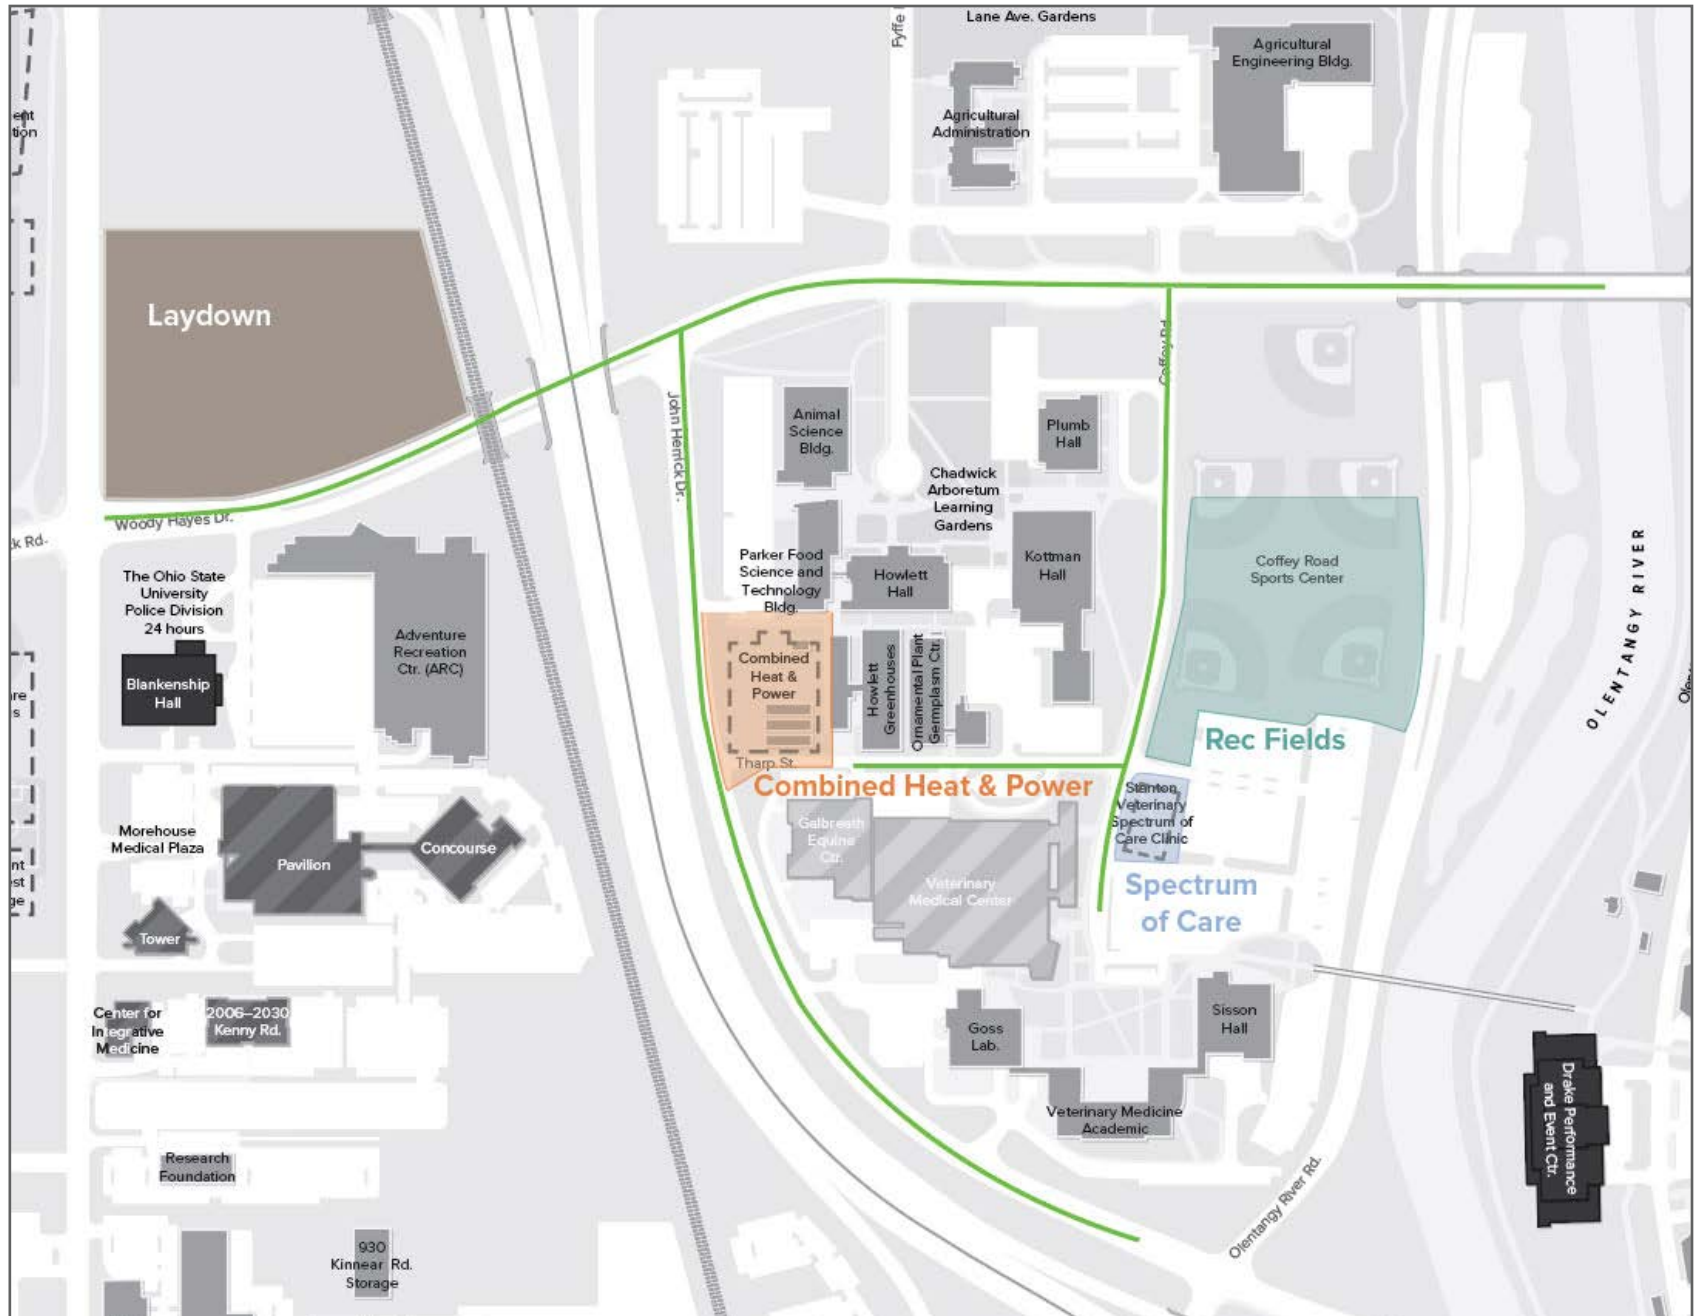

Phasing Map - Oct 2020

Subject to change.

THE OHIO STATE UNIVERSITY

Combined Heat and Power

Project Overview - buildingthefuture.osu.edu/combined-heat-and-power-plant

Traffic Impacts - fod.osu.edu/tags/construction

Phasing Map - Nov 2020

Subject to change.

THE OHIO STATE UNIVERSITY

Combined Heat and Power

Project Overview - buildingthefuture.osu.edu/combined-heat-and-power-plant

Traffic Impacts - fod.osu.edu/tags/construction

Phasing Map - Dec 2020

Subject to change.

THE OHIO STATE UNIVERSITY

Combined Heat and Power

Project Overview - buildingthefuture.osu.edu/combined-heat-and-power-plant

Traffic Impacts - fod.osu.edu/tags/construction

Phasing Map - Jan 2021

Subject to change.

THE OHIO STATE UNIVERSITY

Combined Heat and Power

Project Overview - buildingthefuture.osu.edu/combined-heat-and-power-plant

Traffic Impacts - fod.osu.edu/tags/construction