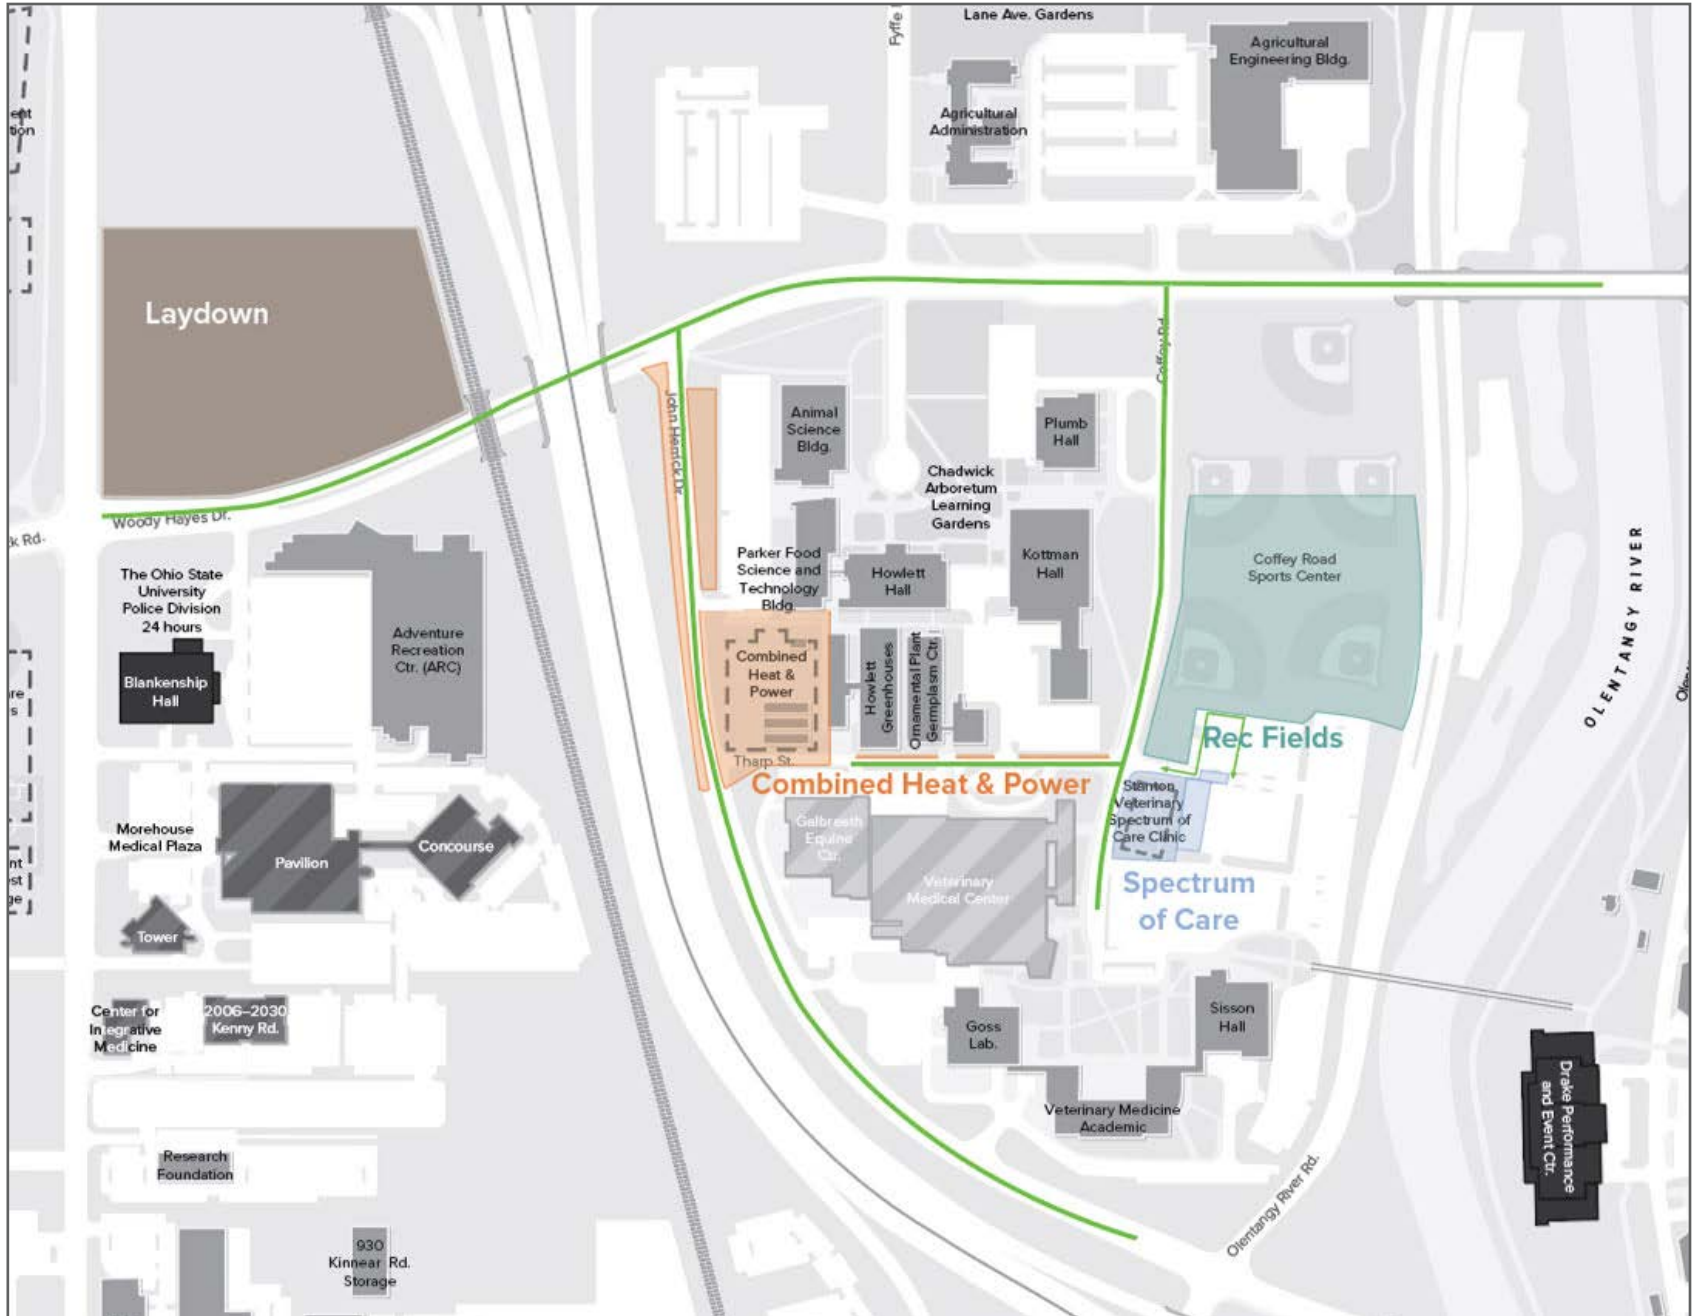

Phasing Map - Oct 2020

Subject to change.

THE OHIO STATE UNIVERSITY

Combined Heat and Power

Project Overview - buildingthefuture.osu.edu/combined-heat-and-power-plant

Traffic Impacts - fod.osu.edu/tags/construction

Phasing Map - Nov 2020

Subject to change.

THE OHIO STATE UNIVERSITY

Combined Heat and Power

Project Overview - buildingthefuture.osu.edu/combined-heat-and-power-plant

Traffic Impacts - fod.osu.edu/tags/construction

Phasing Map - Dec 2020

Subject to change.

THE OHIO STATE UNIVERSITY

Combined Heat and Power

Project Overview - buildingthefuture.osu.edu/combined-heat-and-power-plant

Traffic Impacts - fod.osu.edu/tags/construction

Phasing Map - Jan 2021

Subject to change.

THE OHIO STATE UNIVERSITY

Combined Heat and Power

Project Overview - buildingthefuture.osu.edu/combined-heat-and-power-plant

Traffic Impacts - fod.osu.edu/tags/construction