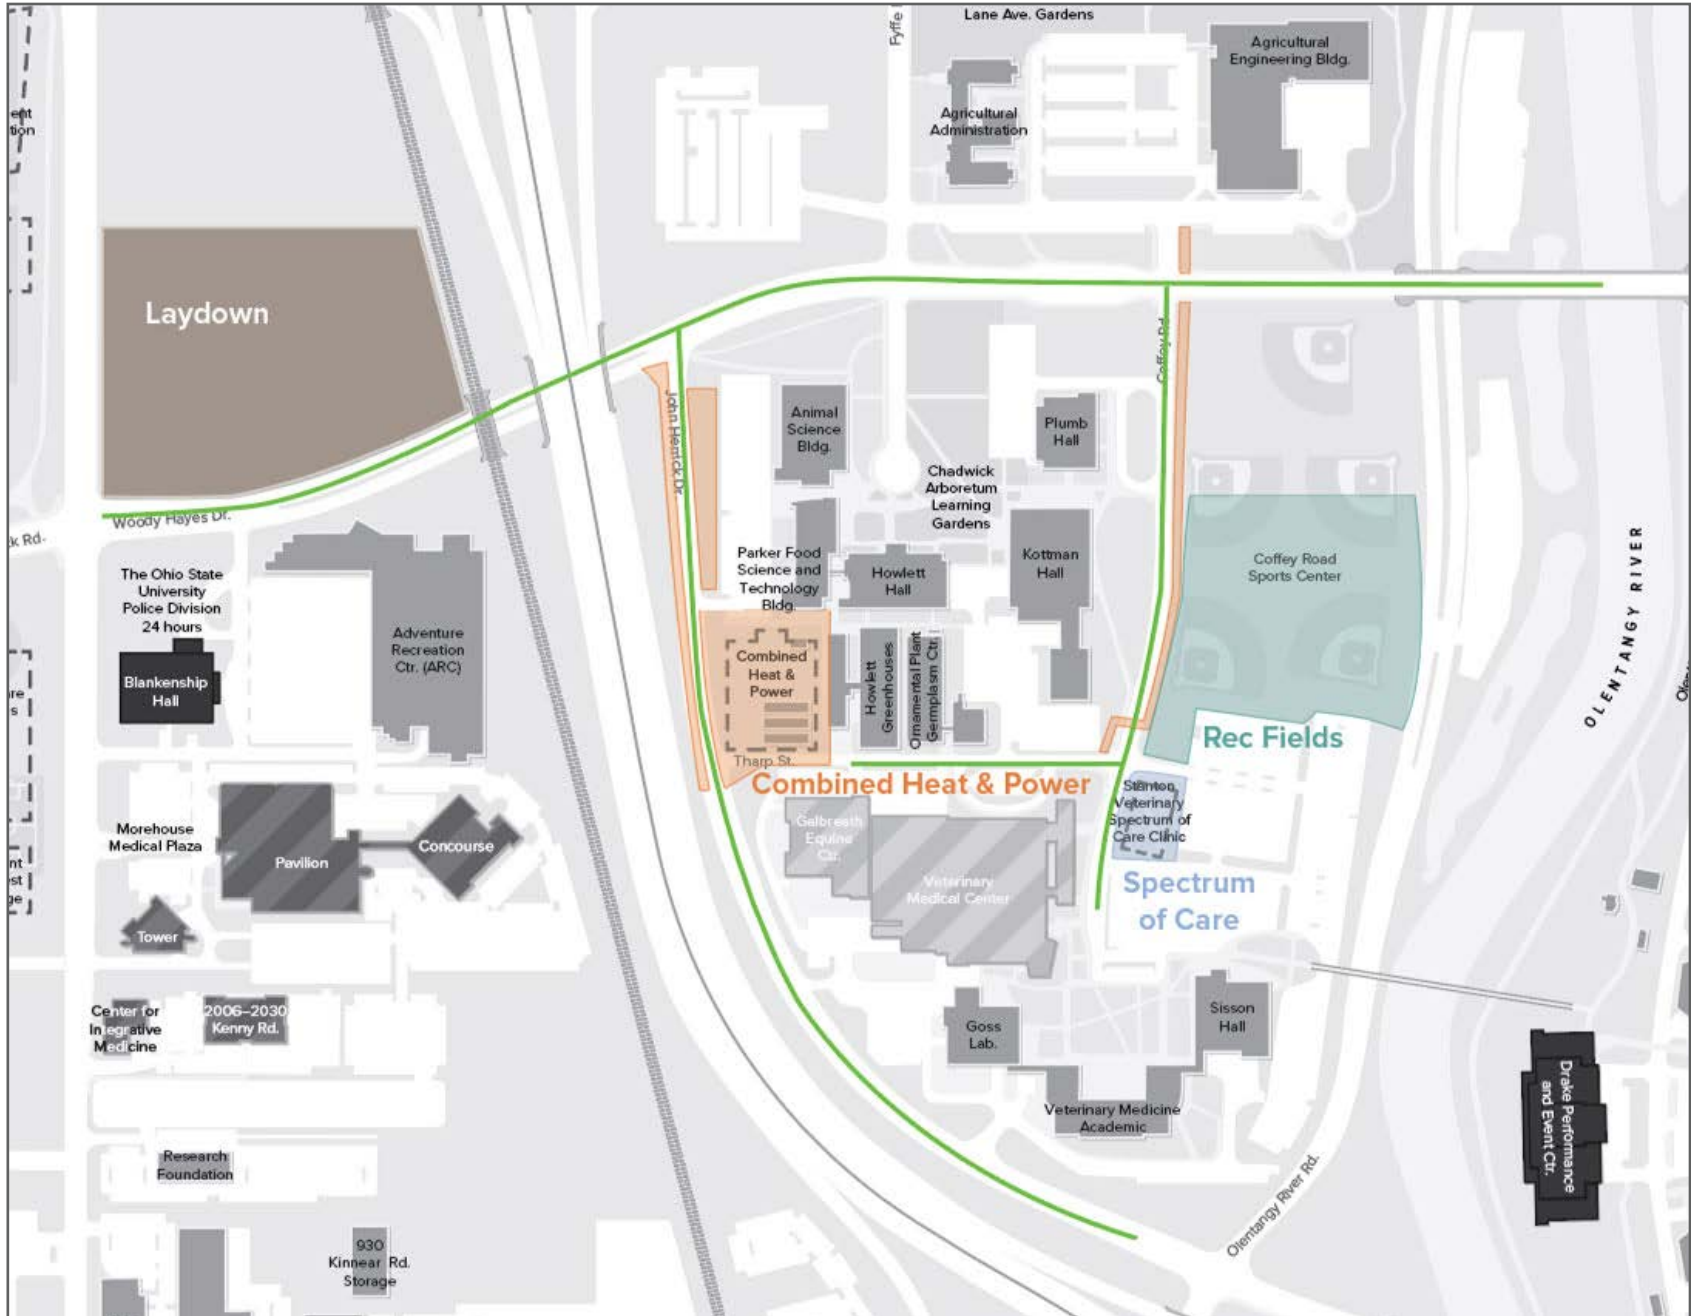

Phasing Map - Oct 2020

Subject to change.

THE OHIO STATE UNIVERSITY

Combined Heat and Power

Project Overview - buildingthefuture.osu.edu/combined-heat-and-power-plant

Traffic Impacts - fod.osu.edu/tags/construction

Phasing Map - Nov 2020

Subject to change.

THE OHIO STATE UNIVERSITY

Combined Heat and Power

Project Overview - buildingthefuture.osu.edu/combined-heat-and-power-plant

Traffic Impacts - fod.osu.edu/tags/construction

Phasing Map - Dec 2020

Subject to change.

THE OHIO STATE UNIVERSITY

Combined Heat and Power

Project Overview - buildingthefuture.osu.edu/combined-heat-and-power-plant

Traffic Impacts - fod.osu.edu/tags/construction

Phasing Map - Jan 2021

Subject to change.

THE OHIO STATE UNIVERSITY

Combined Heat and Power

Project Overview - buildingthefuture.osu.edu/combined-heat-and-power-plant

Traffic Impacts - fod.osu.edu/tags/construction